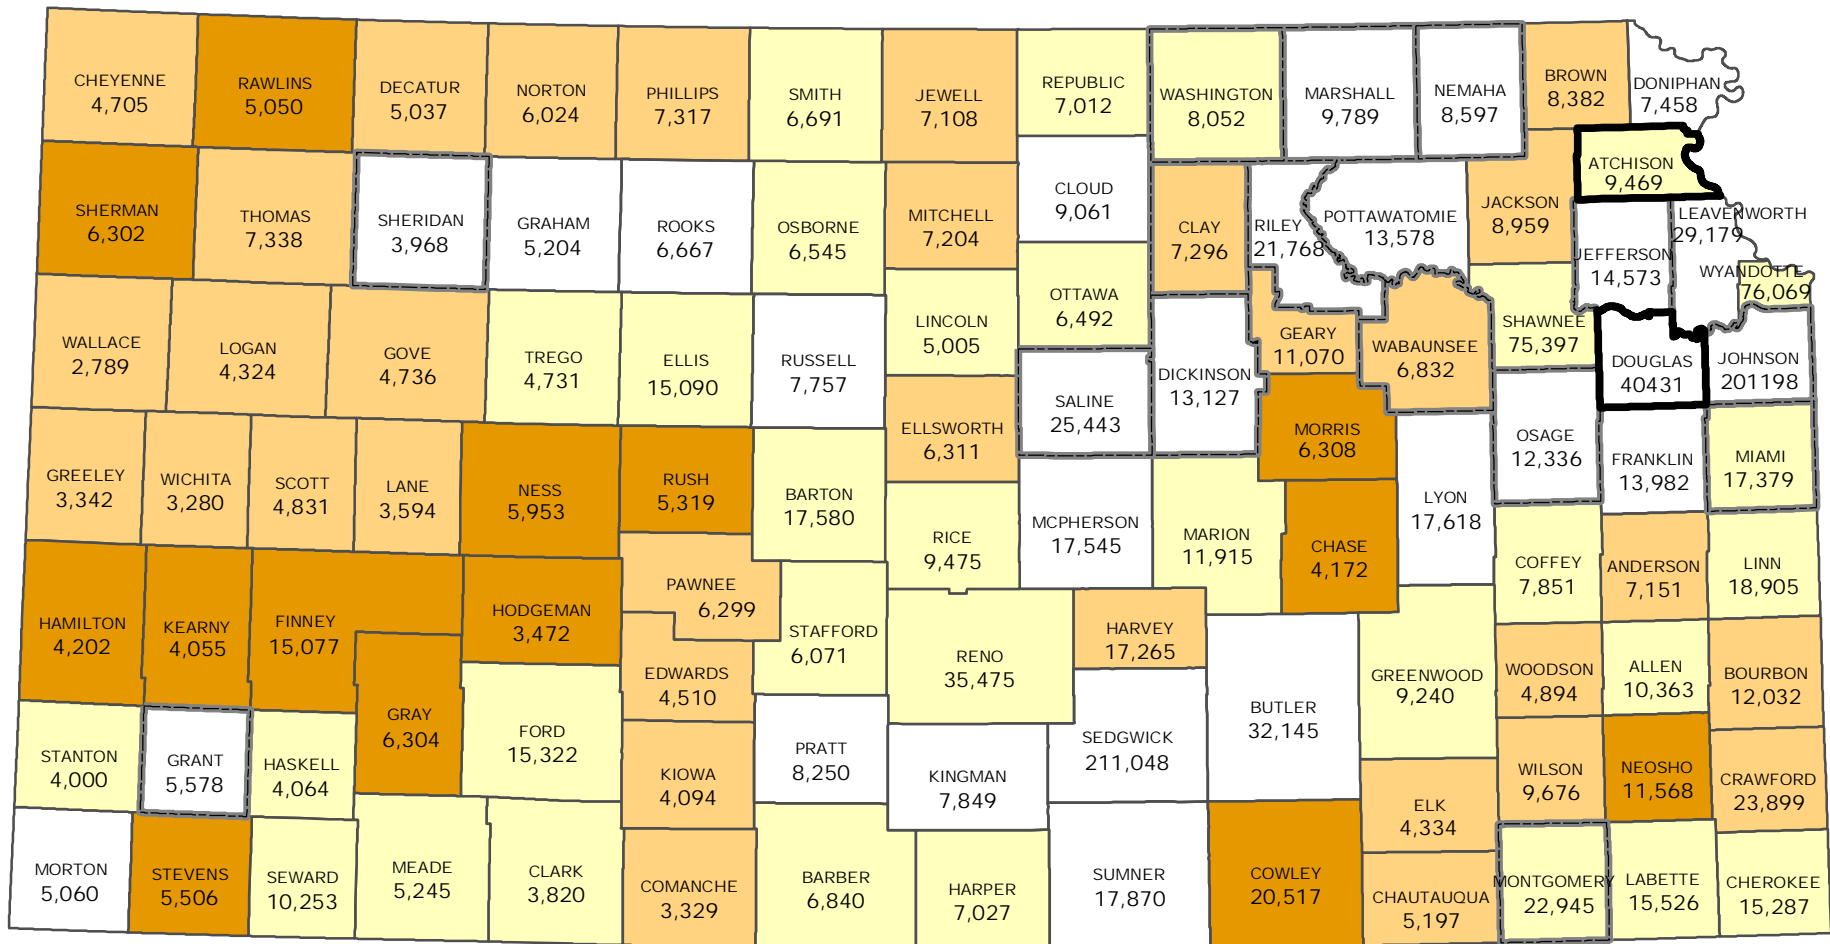

# SSURGO (Digital Soils) Implementation

 2 Counties where Orion has been implemented for 2007 valuation.

 15 Counties where Orion will be implemented in for 2008 valuation.

*The years of implementation of digital soils were taken from the PVD '07 Map Survey*

 26 Counties that will be using 4-digit soil map units for 2007 valuation.

 32 Counties that will be using 4-digit soil map units for 2008 valuation.

 32 Counties that will be using 4-digit soil map units for 2009 valuation.

 15 Counties that left the question blank or answered with "?".

May 7, 2007

Map #CA07-003