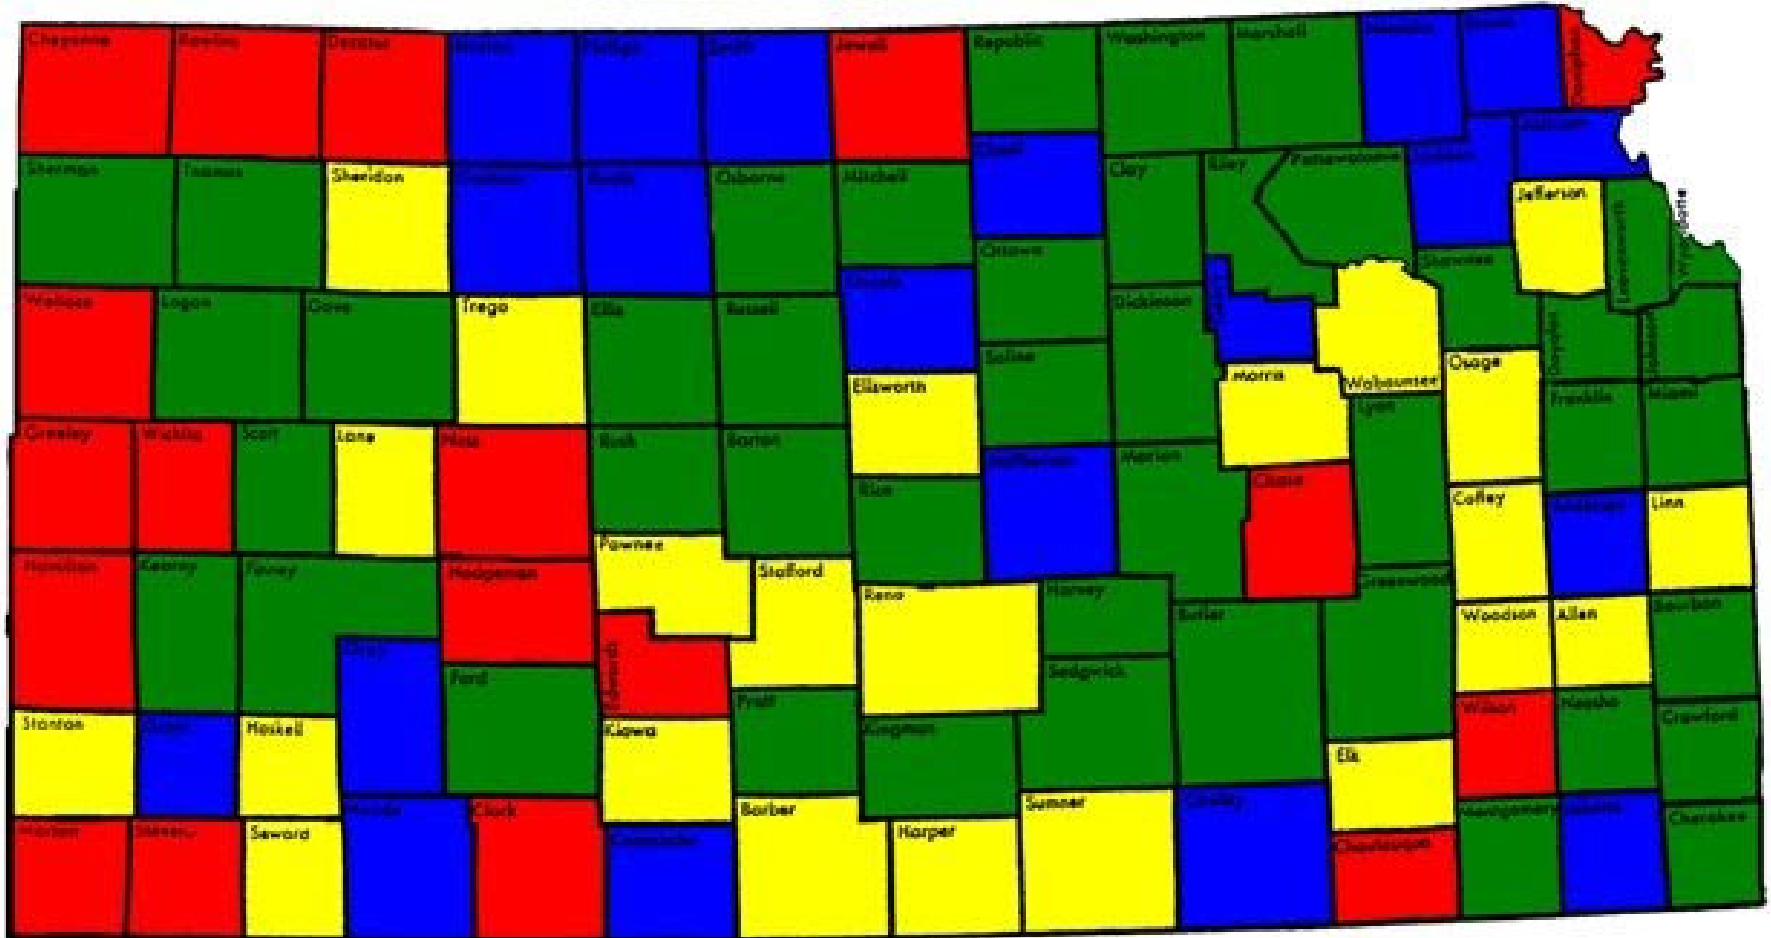

E-911 Implementation in Kansas

SERVICE BY COUNTY

**SERVICE AS REPORTED BY PSAPs
AS OF AUGUST 2006**