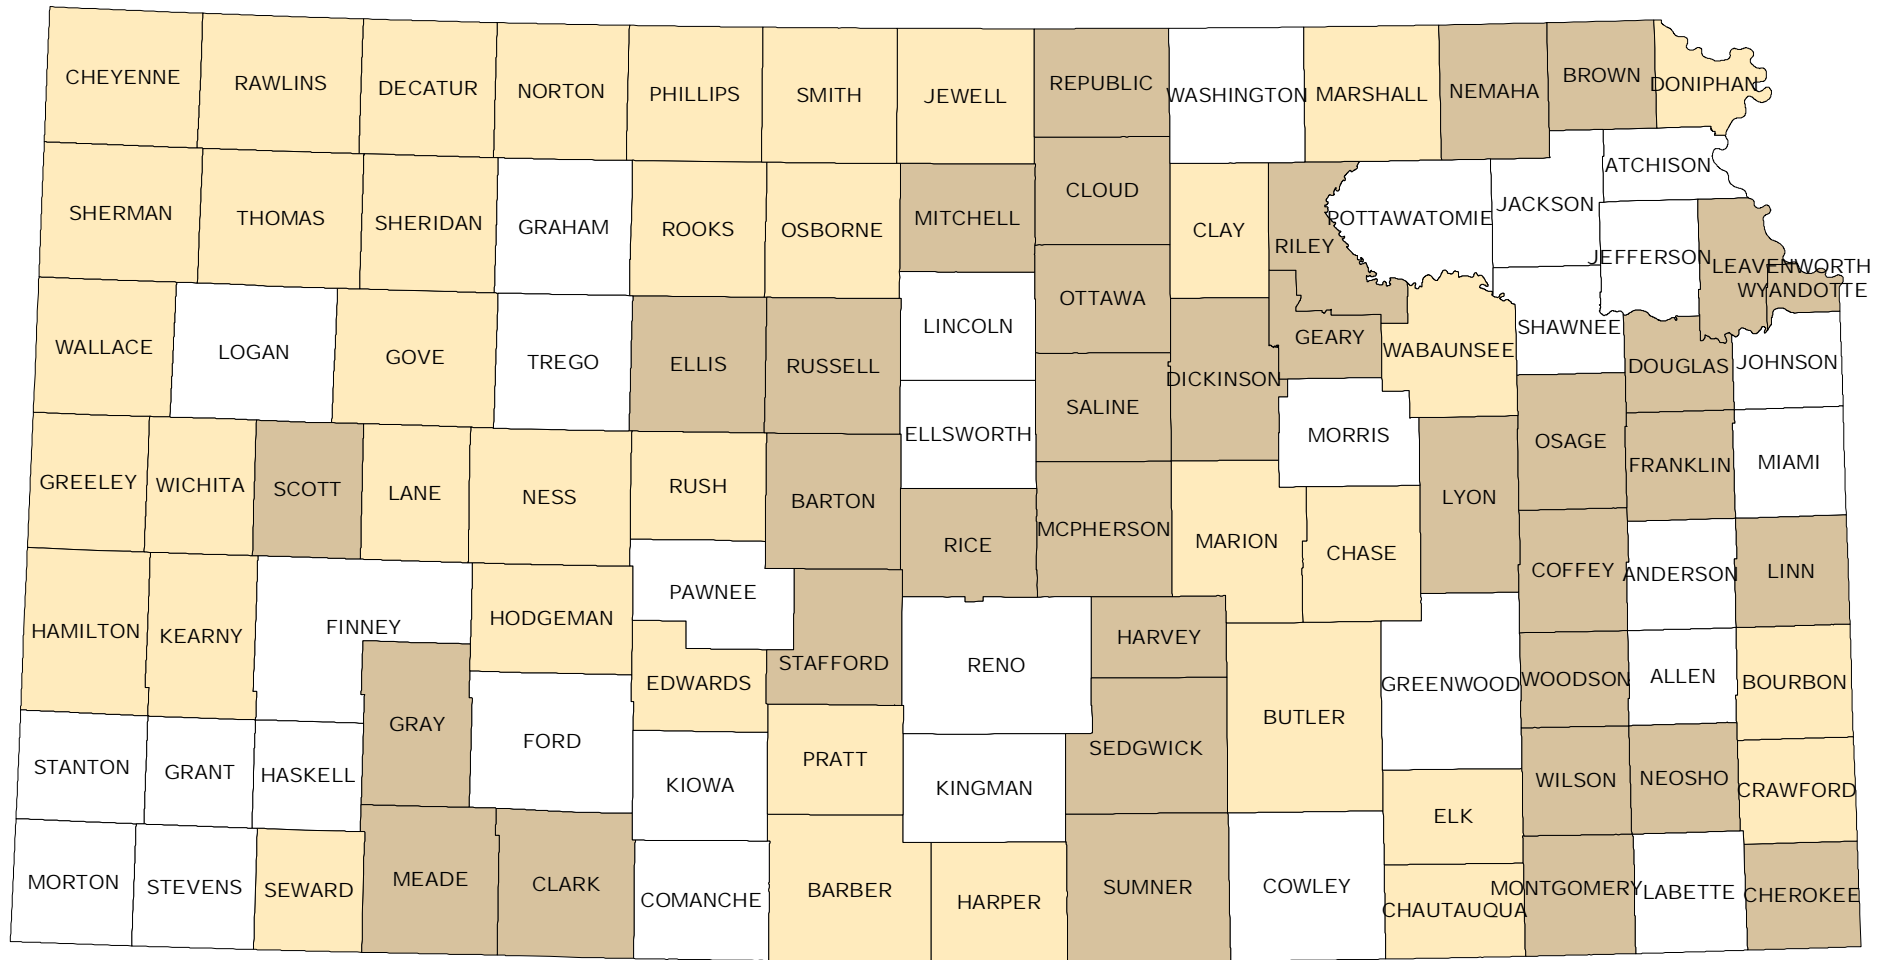

Counties with a Digital Tax Unit Map

May 5, 2006

Counties

	36	Yes
	38	No
	31	No Response

The data used for this map was derived from the January 2005/6 PVD Mapping Status Survey.

Map #CA06-003